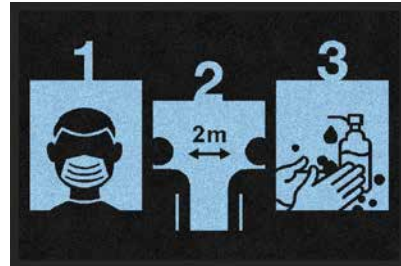

## HAND DISINFECTION STATION RUBBER MAT

2'5" x 2'10"

## RESPECT OF SANITARY RULES MAT

2' x 2'11"

microSeptic™  
Antimicrobial Technology  
Technologie Antimicrobienne