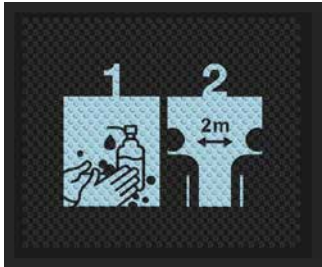

## HAND DISINFECTION STATION RUBBER MAT

2'5" x 2'10"

## RESPECT OF SANITARY RULES MAT

2' x 2'11"

microSeptic™  
Antimicrobial Technology  
Technologie Antimicrobienne