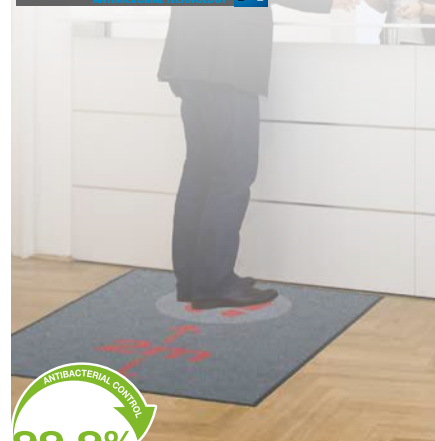

MAT TECH MATS ARE WITH YOU DURING THE PANDEMIC

MANY CHOICES ARE AVAILABLE TO YOU!

HAND DISINFECTION STATION RUBBER MAT

CROWN-TRED PRINTED

2'5" x 2'10"

RESPECT OF SANITARY RULES MAT

HD JET PRINT THERMOFLEX +

2' x 2'11"

SOCIAL DISTANCING MAT

HD JET PRINT THERMOFLEX +

2'11" x 3'11"

SOCIAL DISTANCING MAT

SUPERLUXE GRAPHIC INLAY

3' x 9'

3' x 16'

3' x 22'