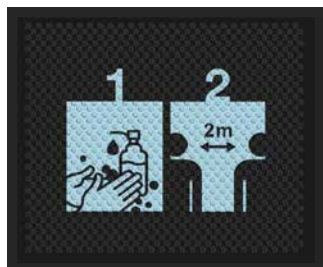

MAT TECH MATS ARE WITH YOU DURING THE PANDEMIC

MANY CHOICES ARE AVAILABLE TO YOU!

HAND DISINFECTION STATION RUBBER MAT

CROWN-TRED PRINTED

2'5" x 2'10"

RESPECT OF SANITARY RULES MAT

HD JET PRINT THERMOFLEX +

2' x 2'11"

SOCIAL DISTANCING MAT

HD JET PRINT THERMOFLEX +

2'11" x 3'11"

SOCIAL DISTANCING MAT

SUPERLUXE GRAPHIC INLAY

3' x 9'

3' x 16'