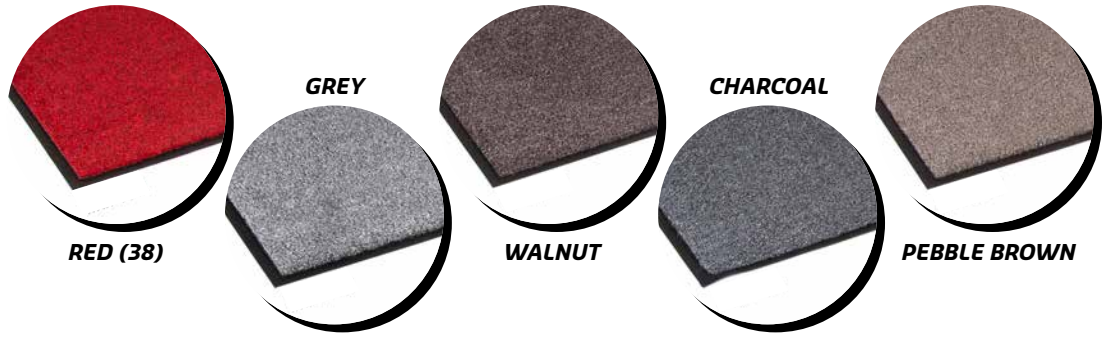

PROLUXE

VALUE

WIPER

LIGHT TRAFFIC

COLORS

TECHNICAL INFORMATION

- FIBER: Polypropylene
- SURFACE WEIGHT: 12oz per square yard
- BACKING: ThermoFlex vinyl
- THICKNESS: 5/16"

FINISHING

ThermoFlex vinyl backing

WARRANTY

Limited 1 year

CARPET SIZES & ROLLS

MATS

2' X 3'
3' X 4'
3' X 5'

3' X 10'
4' X 6'

ROLLS

3' X 60'
4' X 60'
6' X 60'

CUSTOM MATS: Available up to 6' X 60'

Economical wiper mat that will please all budgets

- Will promote water and fine particles retention, thus preventing them from spreading into your establishment
- An affordable solution for small businesses