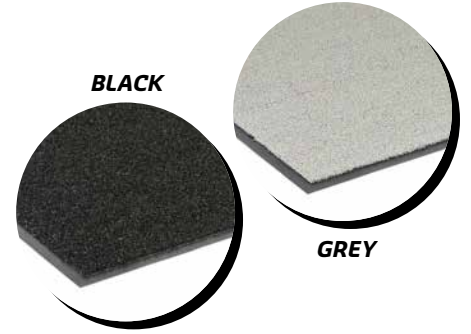

# JASPER GRAPHIC INLAY

LOGO MAT

SCRAPER

MEDIUM TRAFFIC

## TECHNICAL INFORMATION

- FIBER: Nylon
- SURFACE WEIGHT: 12oz per square yard
- BACKING: ThermoFlex+ vinyl
- THICKNESS: 5/16"